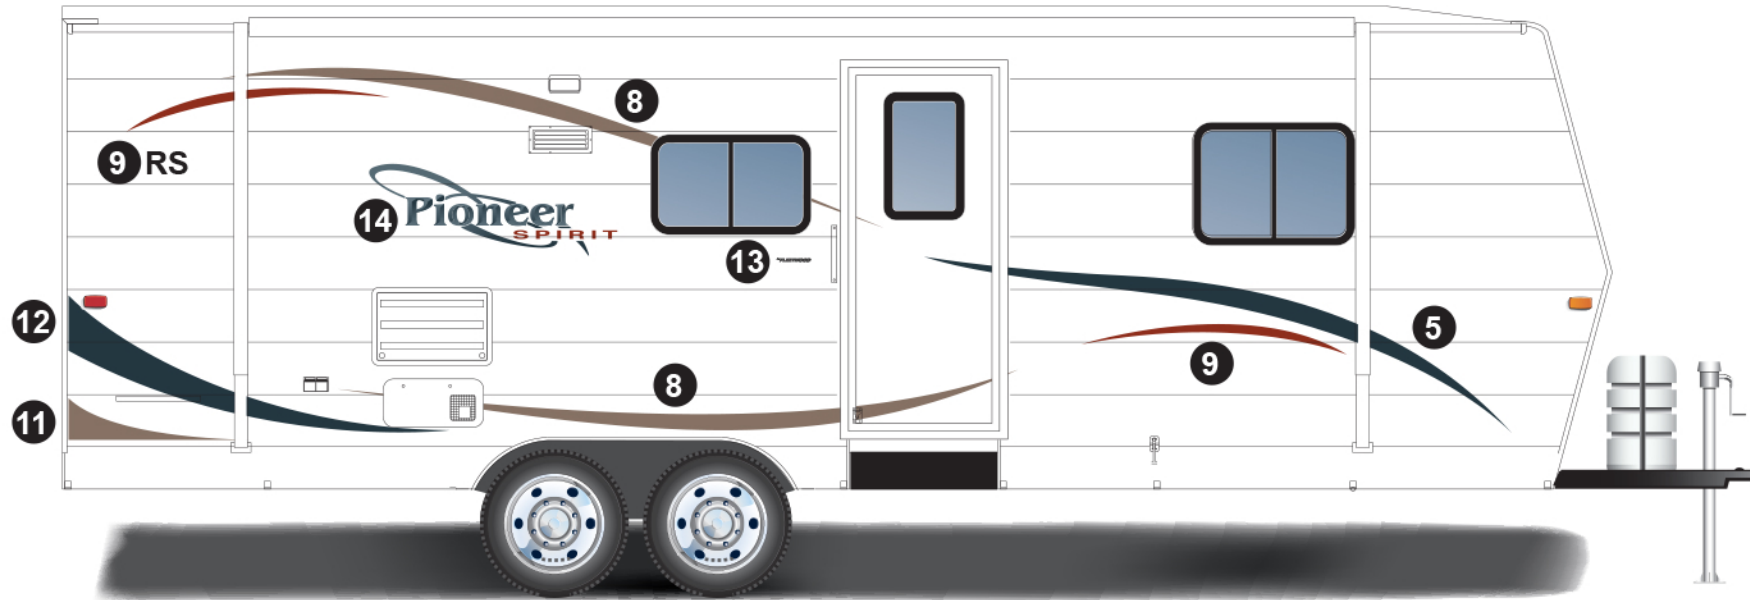

2007 FLEETWOOD PIONEER SPIRIT TT

- 5** SIDE MIDDLE UPPER SWOOP C/S & R/S
- 8** SIDE FRONT MIDDLE DIE CUT C/S & R/S
- 9** SIDE FRONT LOWER DIE CUT C/S & R/S
- 11** SIDE REAR CORNER C/S & R/S
- 12** SIDE REAR SWOOP C/S & R/S
- 13** "BY FLEETWOOD" DECAL
- 14** "PIONEER SPIRIT" LOGO